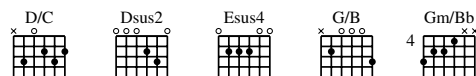

NEEDLE AND THE DAMAGE DONE

Neil Young

Dsus2 D/C G/B Gm/Bb
/++++ /++++ /++++ /++++

Dsus2 D/C G/B Gm/Bb
/++++ /++++ /++++ /++++
C Esus4 E
/++++ /++++ /++++ /++++

Dsus2 D/C
I caught ya knockin at my cellar door
G/B Gm/Bb
I love ya baby can I have some more
C F Esus4 E
Ooh ooh the damage done

Dsus2 D/C
I hit the city and I lost my band
G/B Gm/Bb
I watched the needle take another man
C F Esus4 E
Gone gone, the damage done

Dsus2 D/C G/B Gm/Bb
/++++ /++++ /++++ /++++
C Esus4 E
/++++ /++++ /++++ /++++

Dsus2 D/C
I sing the song because I loved the man
G/B Gm/Bb
I know that some of you donâ t understand
C F Esus4 E
Milk-blood to keep from running out

Dsus2 D/C
I seen the needle and damage done
G/B Gm/Bb
A little part of it in everyone
C F Esus4E
But every junkiesâ s like a setting sun