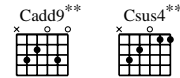

KNOCKIN' ON HEAVEN'S DOOR

Bob Dylan

Intro:

G D Am7 G D C

G D Am7
.. Mama take this badge off of me
G D C Cadd9 Csus4
.. I can't use it any-more
G D Am7
. It's getting dark, too dark for me to see
G D C Cadd9 Csus4
. I feel I'm knockin on heaven's door

G D Am7
.. Knock, knock, knockin' on heaven's door
G D C Cadd9 Csus4
.. Knock, knock, knockin' on heaven's door
G D Am7
.. Knock, knock, knockin' on heaven's door
G D C Cadd9 Csus4
.. Knock, knock, knockin' on heaven's door

Mama put my guns in the ground
I can't shoot them any-more
That long black cloud is comin' down
I feel I'm knockin' on heaven's door

Chorus

Guitar solo

Repeat 1st Verse

Chorus

Uhhh Uhhh Uhhh

Sax solo's behind if Martin is here and he's willing!